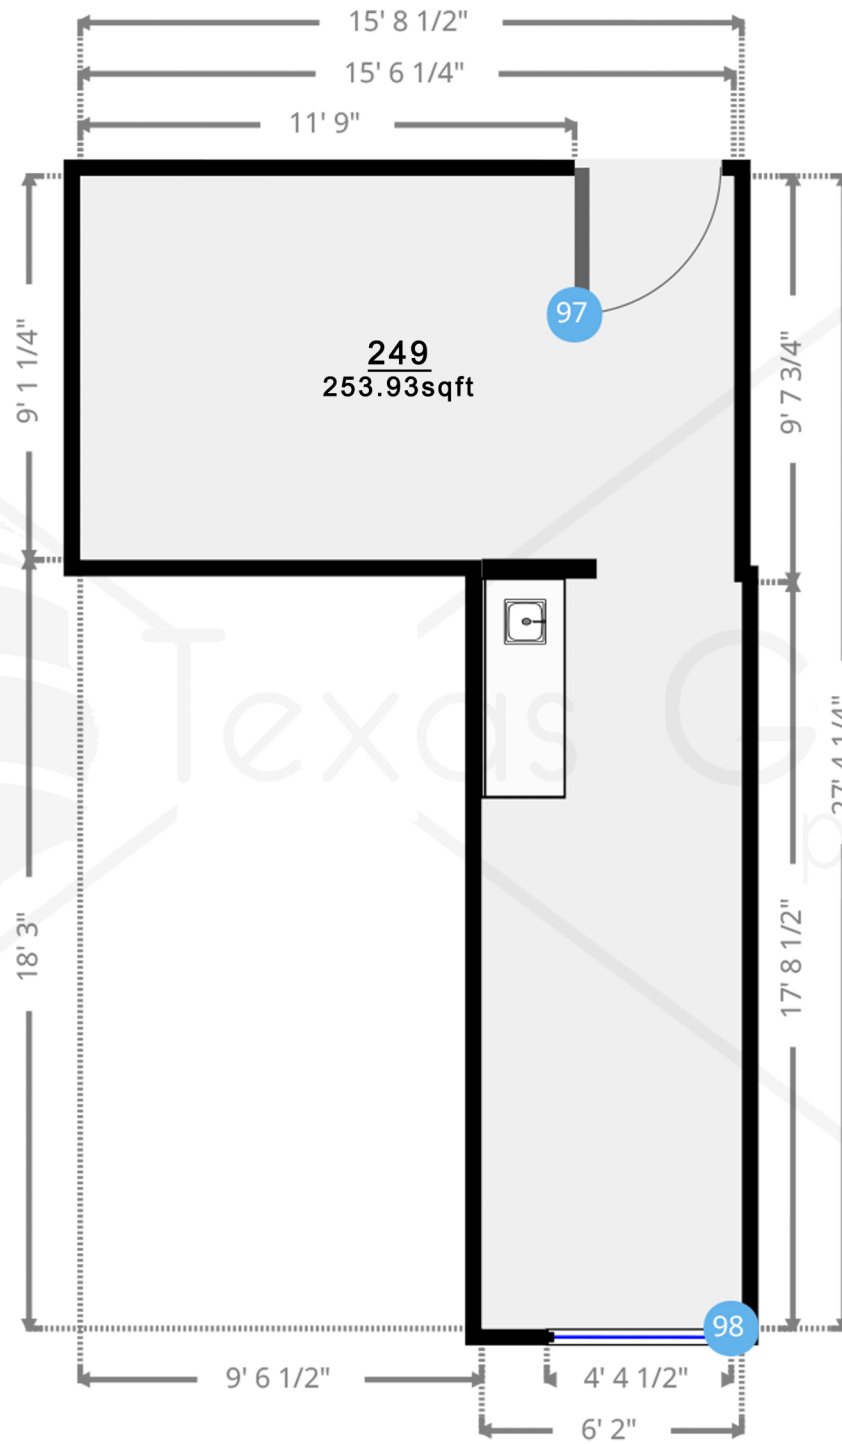

Private Office

Width: 15' 8 1/2"
Length: 27' 4 1/4"
Area: 253.93 sq ft
Perimeter: 86' 1 1/2"
Ceiling Height: 7' 11 3/4"

Private Office
249

97

Hinged Door

98

Fixed Window

THIS FLOORPLAN IS PROVIDED WITHOUT WARRANTY OF ANY KIND. SENSOPRIA DISCLAIMS ANY WARRANTY INCLUDING, WITHOUT LIMITATION, SATISFACTORY QUALITY OR ACCURACY OF DIMENSIONS.